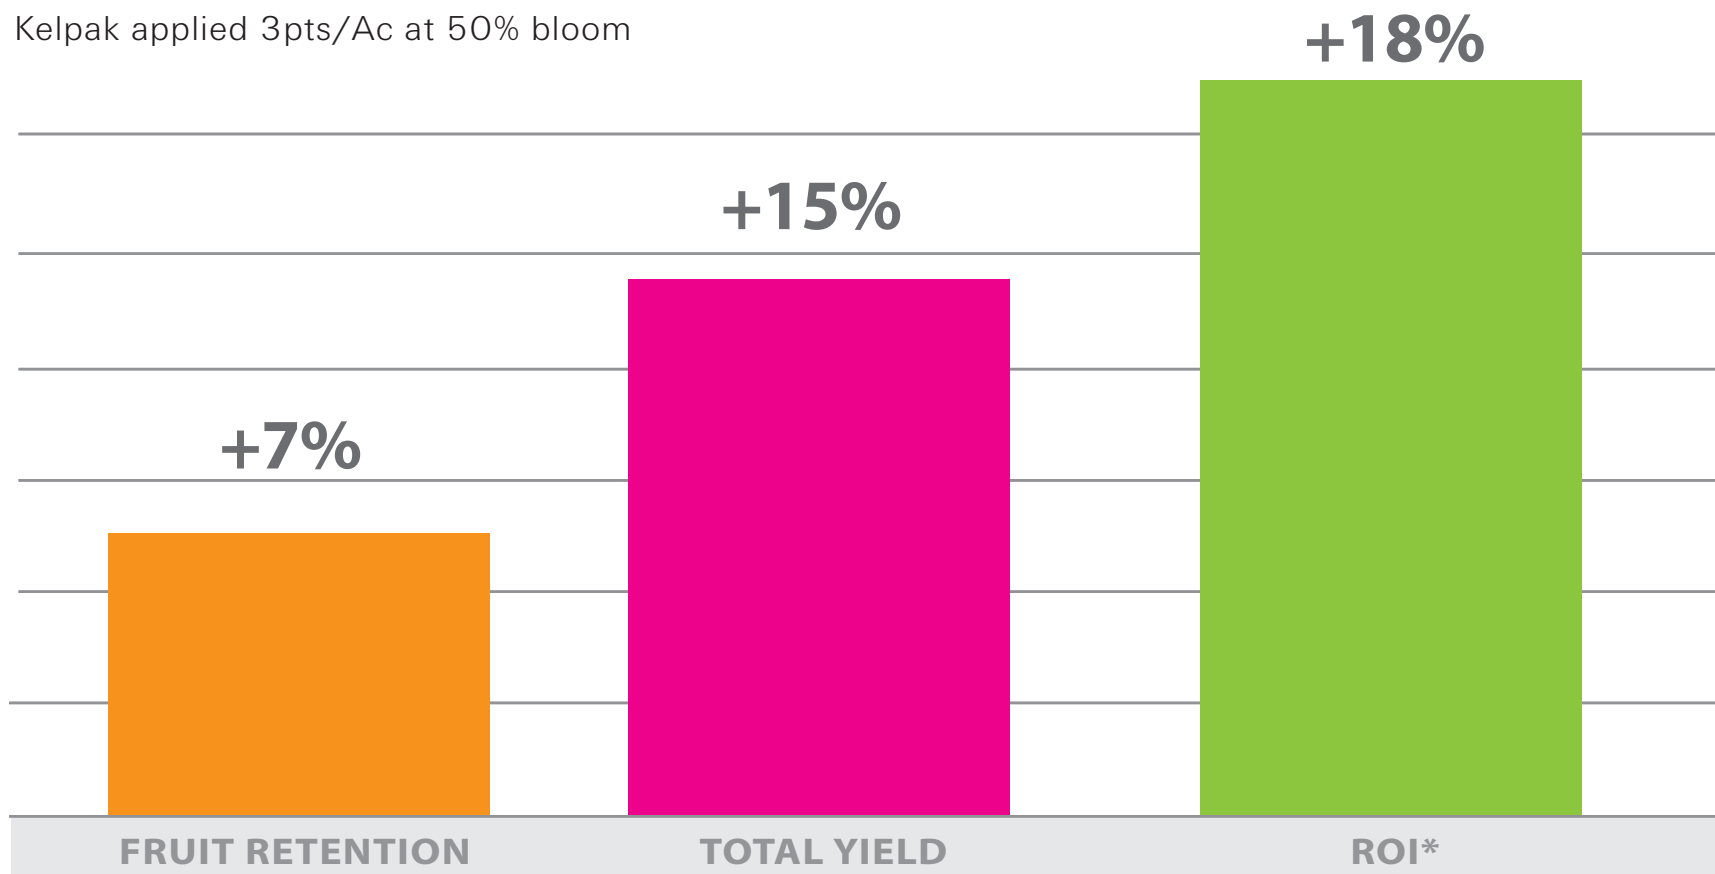

Kelpak on plums 2011 - 2012

Kelpak applied 3pts/Ac at 50% bloom

* \$ Return above control